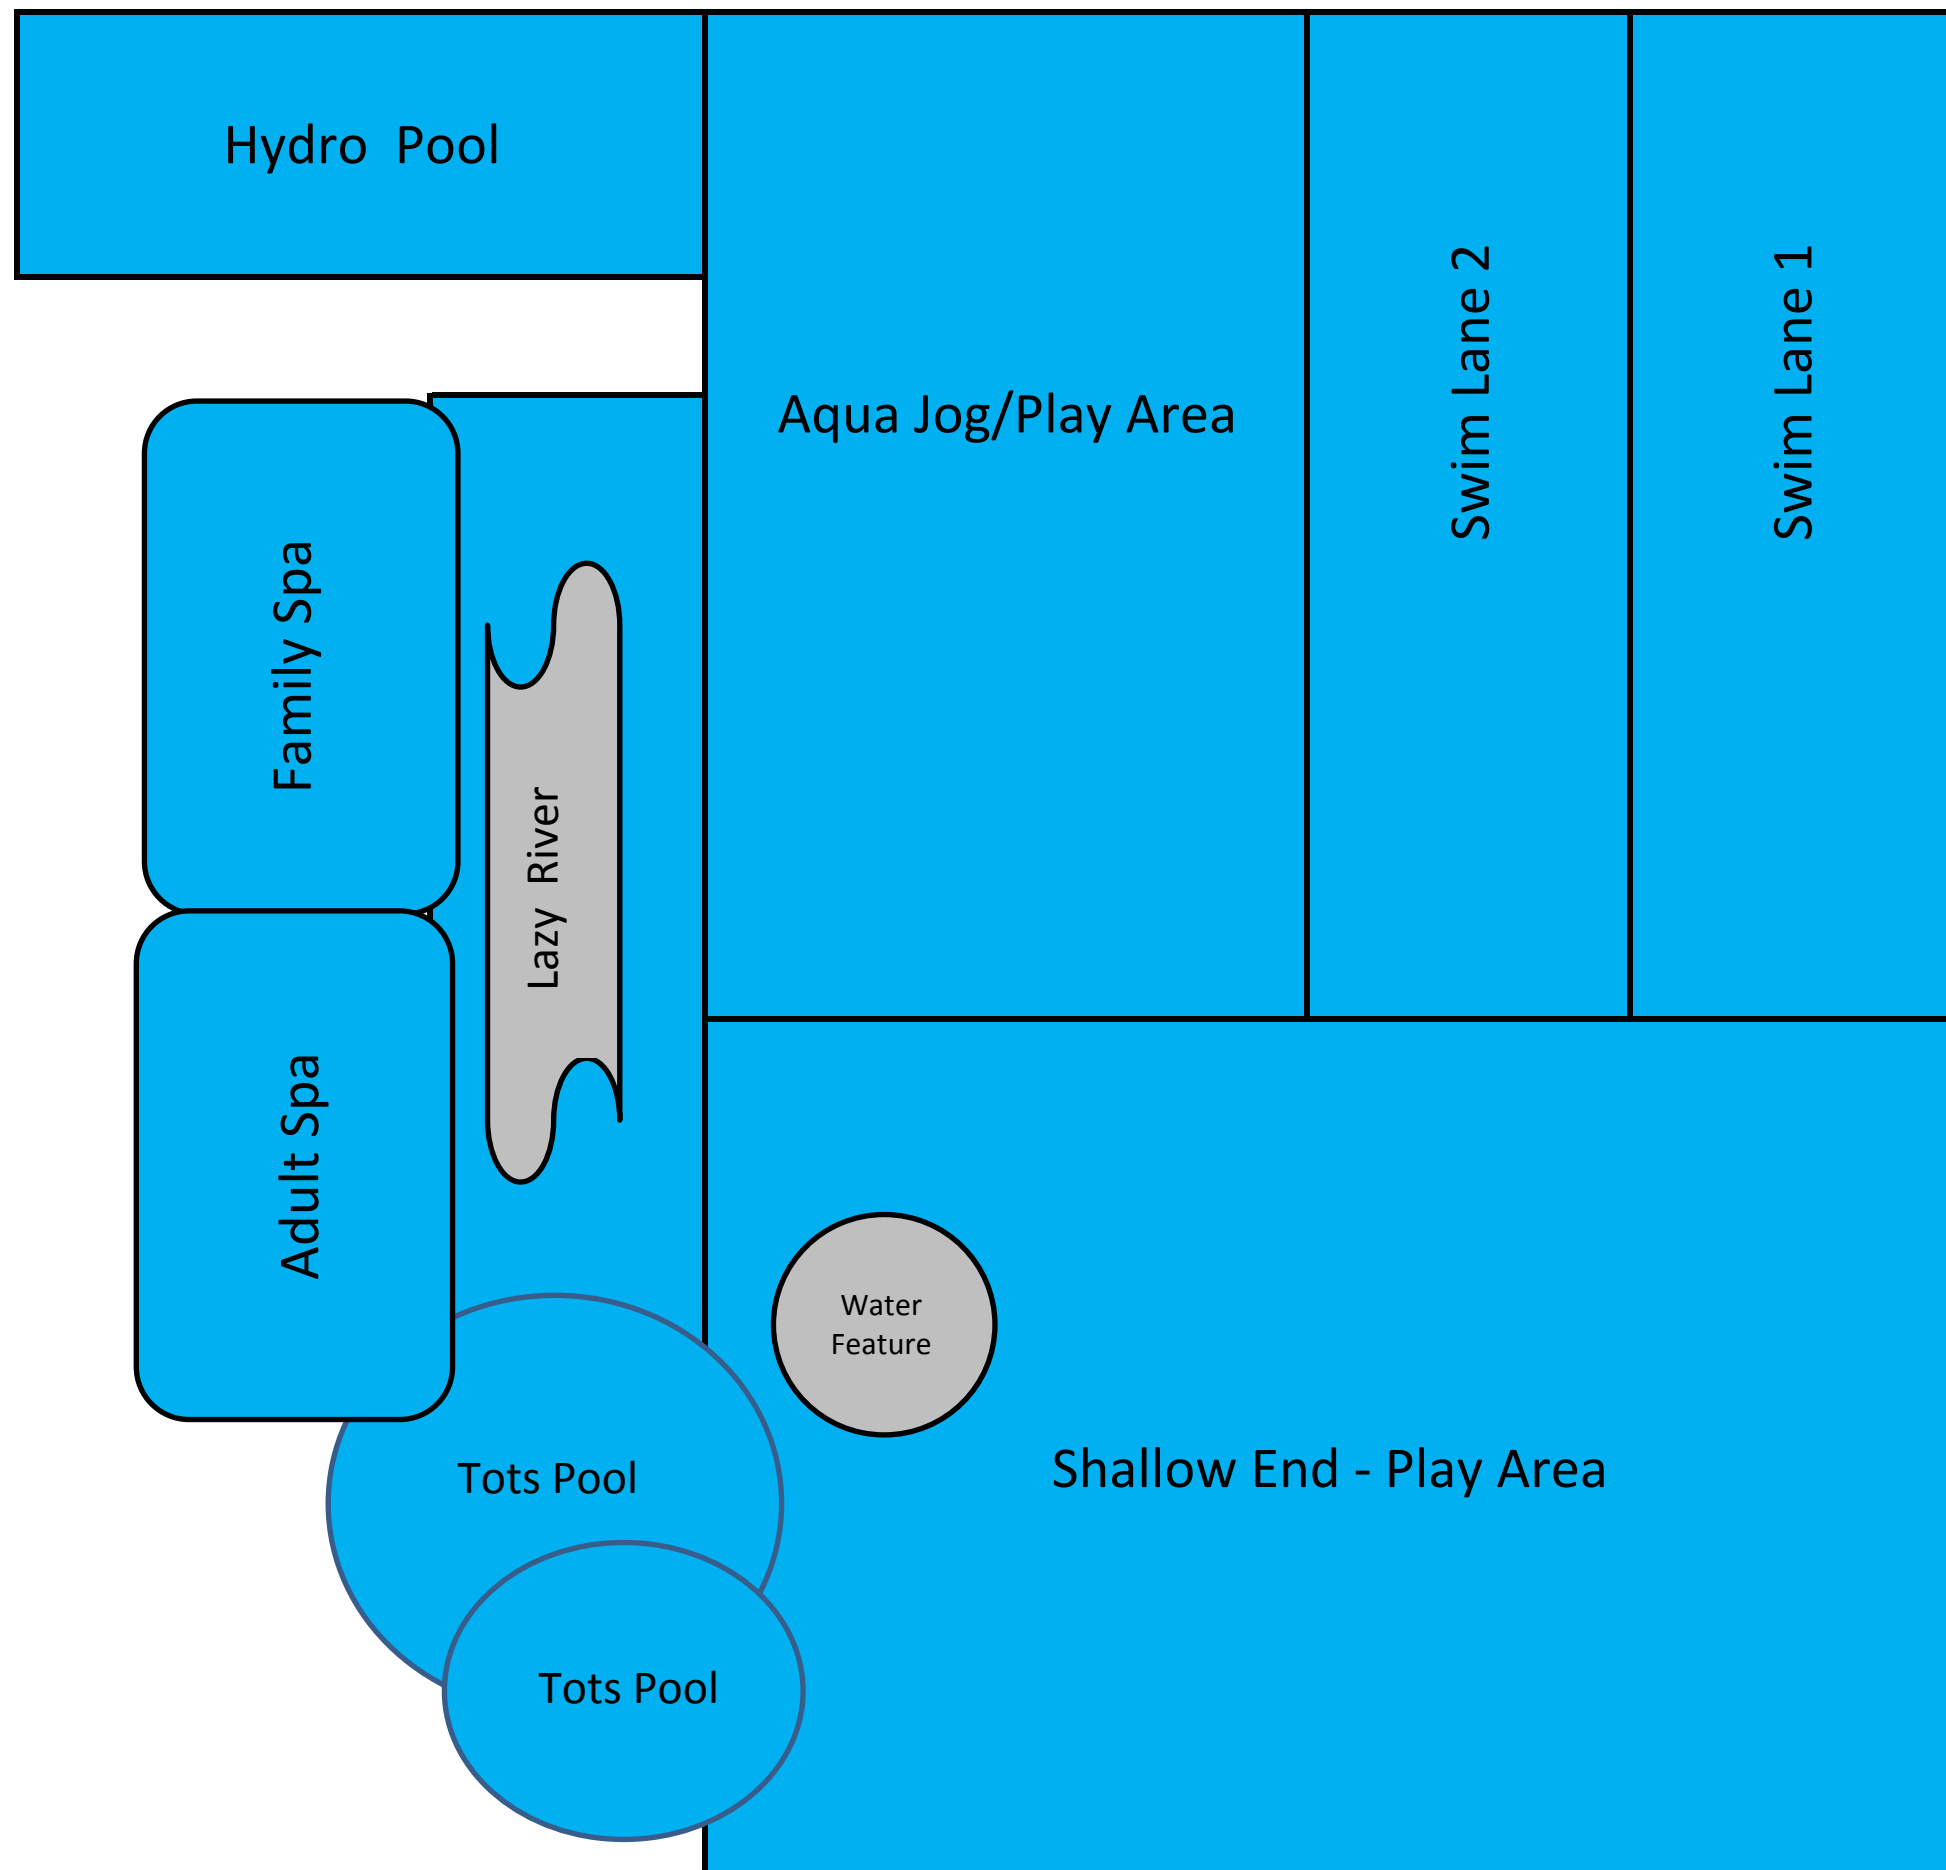

1 x lane = Approx 18 Meters

With the 25m Lane Pool Closure at various times throughout the day. The Wave Pool will become a Multi Purpose Use area providing Lane Swimming, Aqua Jogging Spaces and Free Play areas all at the same time. Please ensure you check the Wave Pool schedule prior to your visit so you can ensure that the correct pool/swimming space is available for your requirements. If you require any assistance with reading the timetable please see the Customer Service Team.